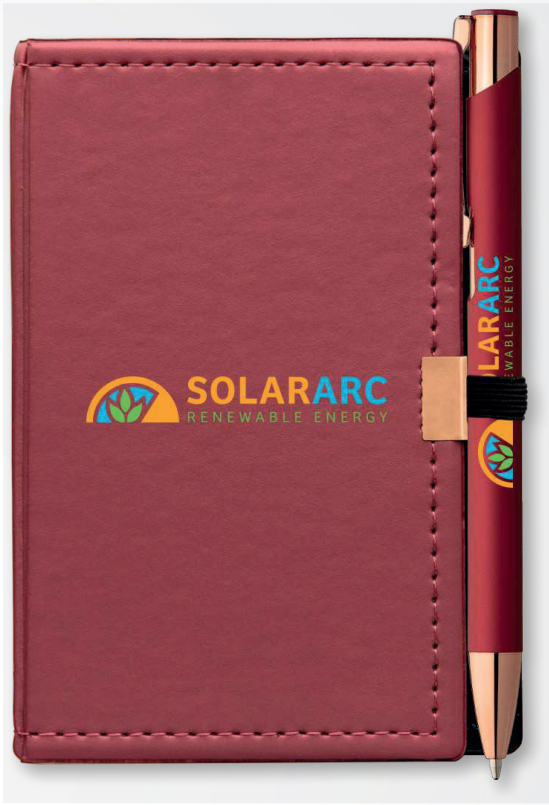

INK

- Gunmetal
- Silver
- Navy Blue
- Red

INK

NEW! NOTE CADDY & CROSBY ROSE GOLD

Imprint Method	Imprint Area
Full Color Inkjet	Notebook: 2.5" x .42" Pen: 1.65" x .276"