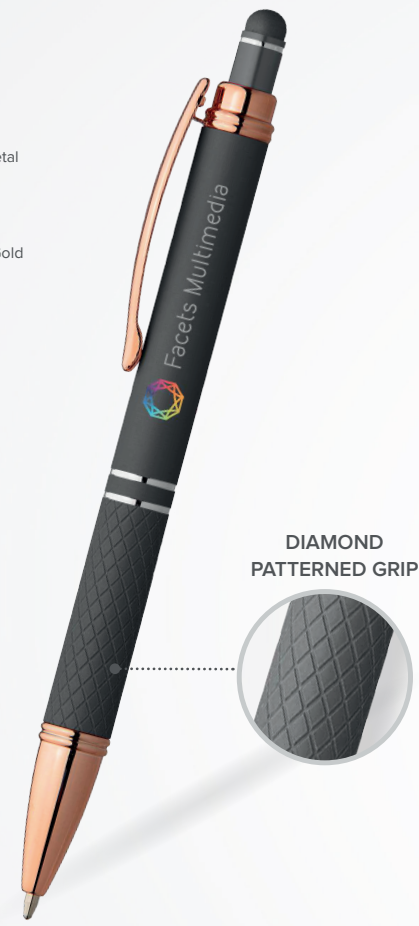

ELLIPSE SOFTY ROSE GOLD METALLIC with STYLUS

Imprint Method	Imprint Area
Laser Engraved	2" x .295"
Full Color Inkjet	2.283" x .276"

- Gunmetal
 - Silver
 - Rose Gold
- INK
- -

PHOENIX SOFTY ROSE GOLD with STYLUS