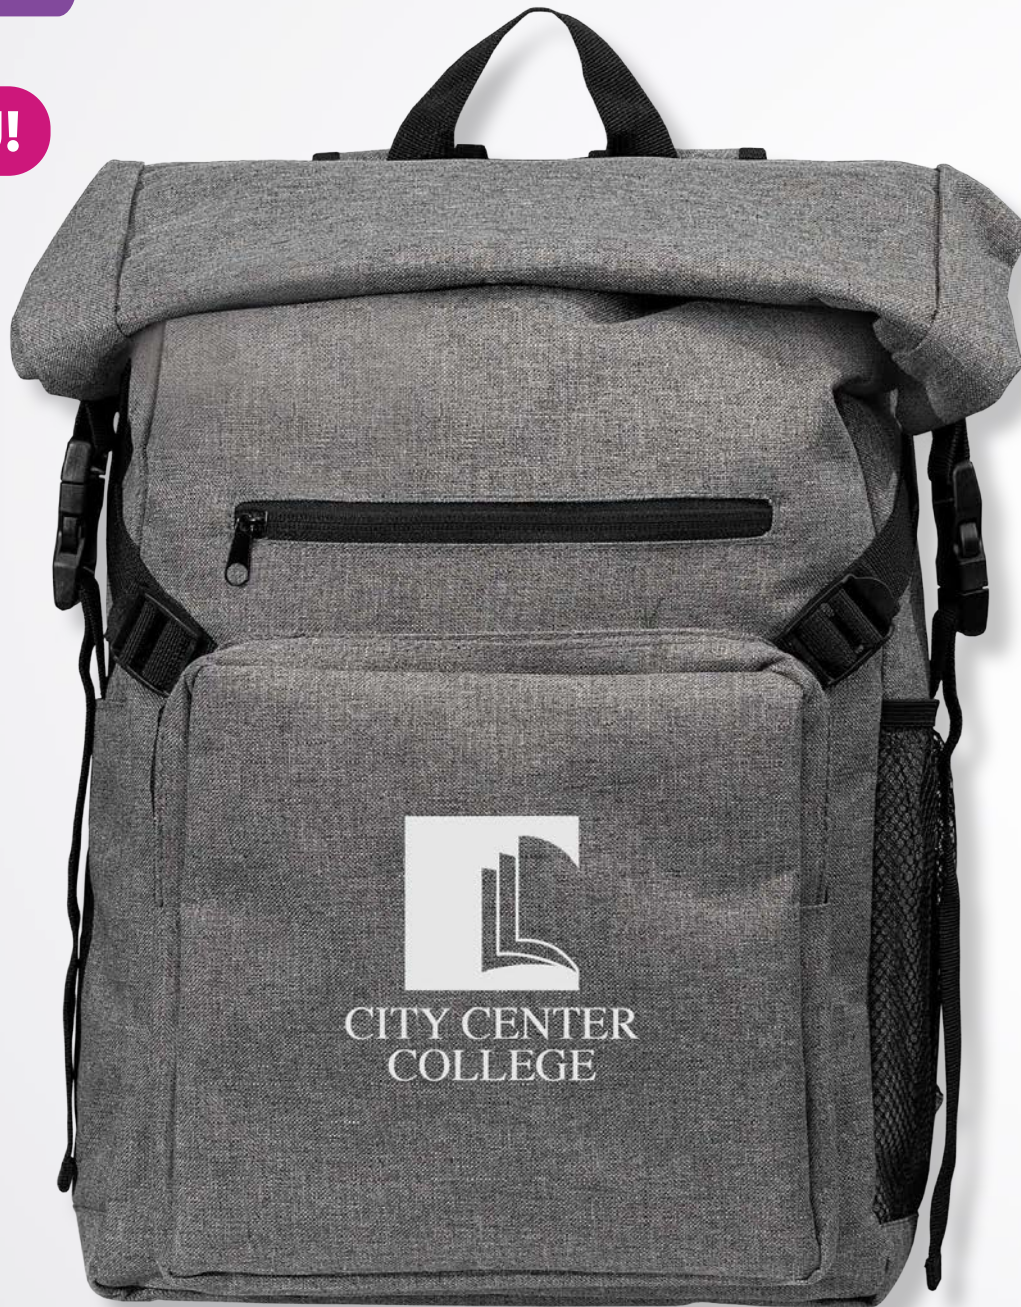

**Material:** 300D - 58% recycled polyester, 42% Polyester, 210D Lining

**Product Size:**  
12"w x 17.5"h x 6"d / 13L

NEW!

Gray

**PREMIUM FEATURES:**

- ADJUSTABLE SHOULDER STRAPS
- DUAL ZIPPERED FRONT POCKET
- SIDE MESH BOTTLE POCKET & UMBRELLA POCKET
- ROLL-TOP MAIN COMPARTMENT W/ 15" LAPTOP SLEEVE
- LUGGAGE STRAP